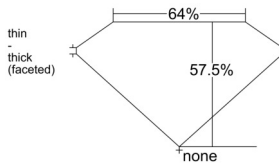

GIA®

FACSIMILE

GIA REPORT 7528149753

Verify this report at GIA.edu

GIA NATURAL DIAMOND DOSSIER®

May 14, 2025
GIA Report Number 7528149753
Shape and Cutting Style ..... Heart Brilliant
Measurements ..... 5.00 x 5.76 x 3.31 mm

GRADING RESULTS

Carat Weight ..... 0.53 carat
Color Grade ..... D
Clarity Grade VVS1

ADDITIONAL GRADING INFORMATION

Polish ..... Excellent
Symmetry ..... Very Good
Fluorescence ..... None
Clarity Characteristics ..... Pinpoint, Feather
Inscription(s): GIA 7528149753

PROPORTIONS

Profile not to actual proportions

GRADING SCALES

GIA COLOR SCALE		GIA CLARITY SCALE	
COLORLESS	D	VERY VERY SLIGHTLY INCLUDED	FLAWLESS
	E		INTERNALLY FLAWLESS
	F		VVS₁
	G		VVS₂
	H		VS₁
	I		VS₂
	J		SI₁
	K		SI₂
	L		I₁
	M		I₂
NEAR COLORLESS	N	SLIGHTLY INCLUDED	I₃
	O		
	P		
	Q		
FAINT	R		
	S		
	T		
	U		
VERY LIGHT	V		
	W		
	X		
	Y		
LIGHT	Z